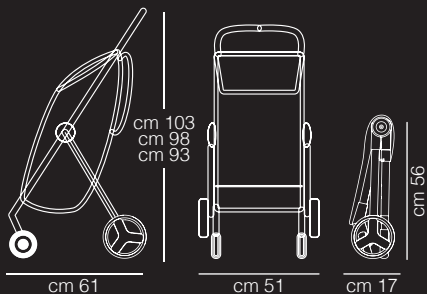

Our handy trolleys are easy-to-use and made with lightweight but solid and lasting materials. Roomy and trendy they make our daily shopping practical e pleasant.

GO FAST

Carrello spesa leggero con telaio in alluminio, manubrio in materiale antiscivolo regolabile in 3 altezze. Dotato di ampia borsa impermeabile e completamente apribile con cerniera, 2 tasche portaoggetti e sacca termica facilmente removibile. Quando è chiuso è super compatto.

Lightweight shopping trolley with aluminium frame, 3-height adjustable handle with anti-slip grip. Features a large water-proof bag which can be fully opened, 2 pockets and a detachable thermal pouch. When folded it's a super compact trolley.